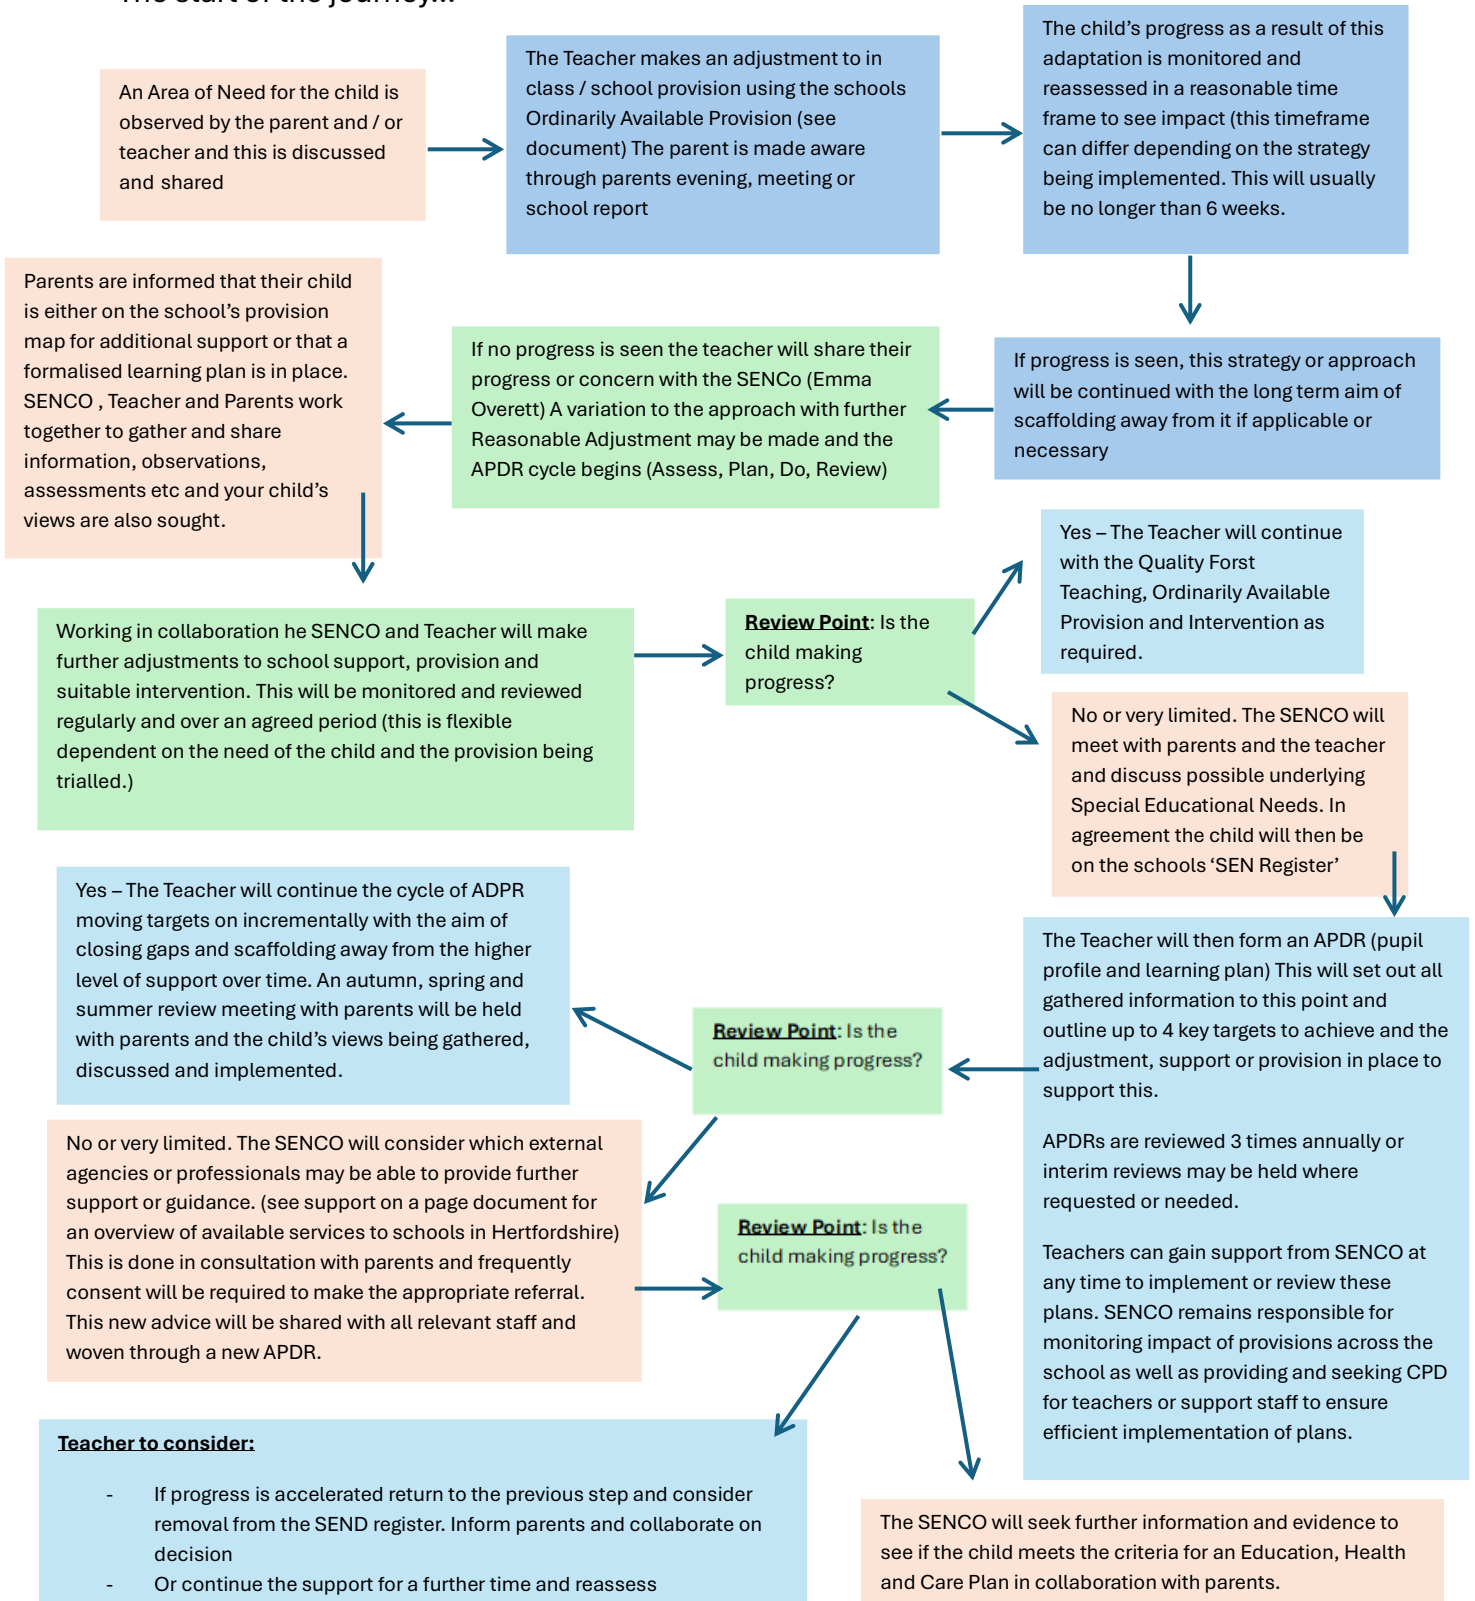

St Thomas of Canterbury Catholic Primary

SEND Pathway & Graduated Response

The start of the journey...

Key:

Class Teacher	Parents & Teacher	SENCO
---------------	-------------------	-------